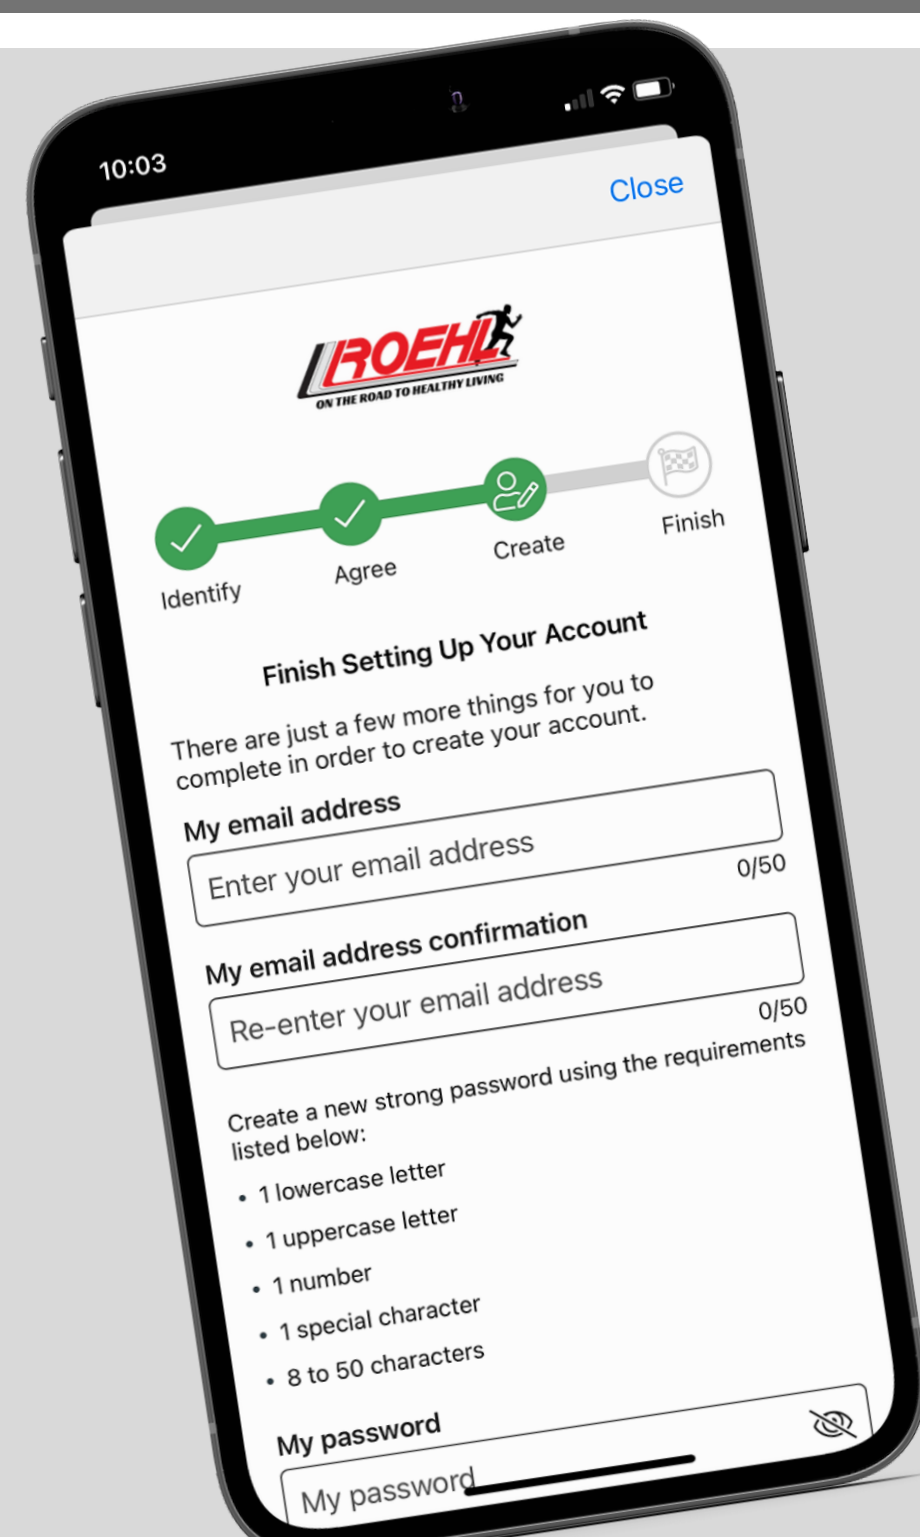

# HOW TO DOWNLOAD OUR NEW APP!

**1** Download the Virgin Pulse App on the **Apple App Store** or on **Google Play**.

**2** Open the app and click on "Create Account"

**3** This next page is asking you to enter your employer name "Roehl Transport"

**4** After selecting Roehl Transport as your employer you will be taken to the Roehl sign up page.

**5** Here you will enter your name, Roehl employee ID, date of birth, country/region, & state

**6** Next, you will read through the agreements and check each of the boxes