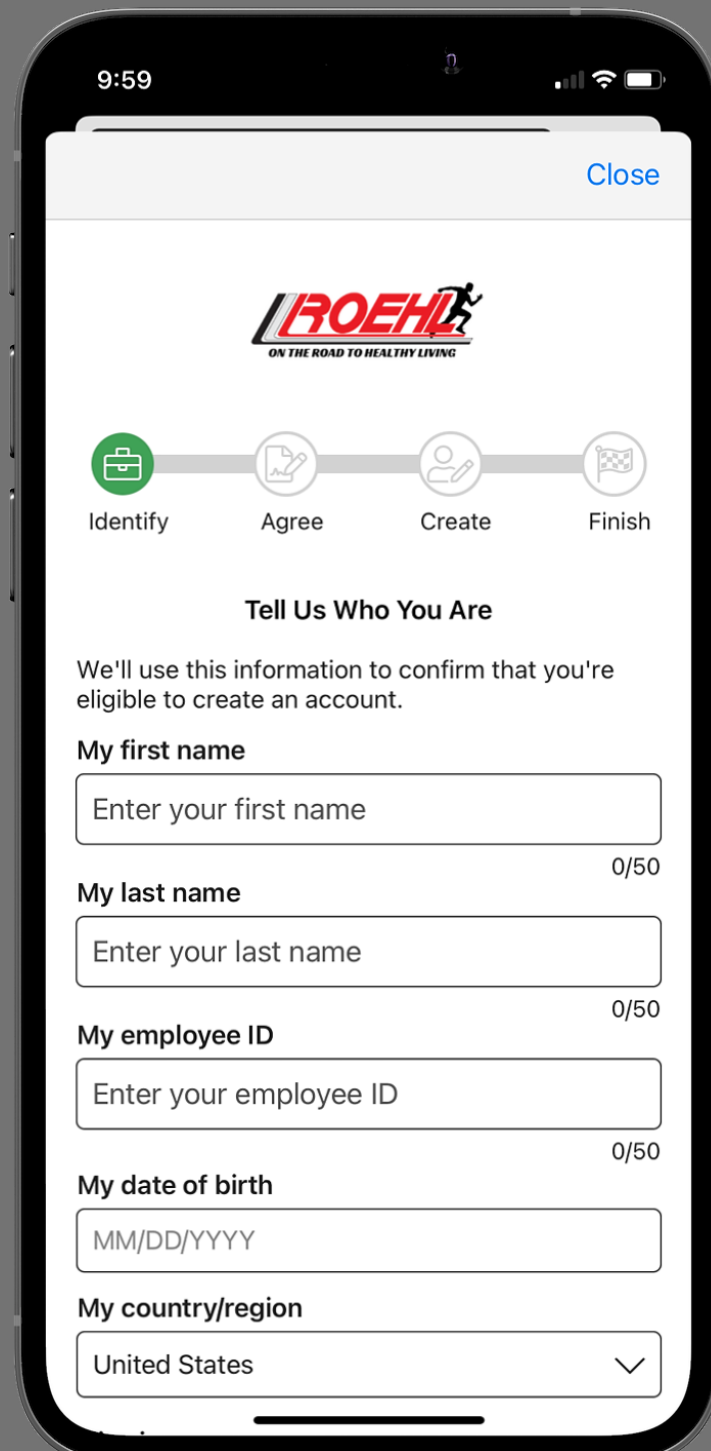

# HOW TO DOWNLOAD OUR NEW APP!

**1** Download the Virgin Pulse App on the **Apple App Store** or on **Google Play**.

**2** Open the app and click on "Create Account"

**3** This next page is asking you to enter your employer name "Roehl Transport"

**4** After selecting Roehl Transport as your employer you will be taken to the Roehl sign up page.

**5** Here you will enter your name, Roehl employee ID, date of birth, country/region, & state

**6** Next, you will read through the agreements and check each of the boxes